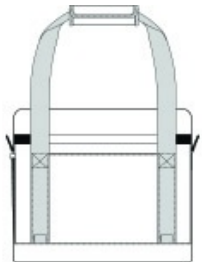

TravisMathew Cruise 24-Can Cooler TMB601

Cruise to your next pool party, camping trip or family picnic with this cooler that holds everything you need to keep chilled and raring-to-go.

- 600D poly
- Durable water repellent (DWR) finish
- Molded top panel with interior storage and heat transfer TravisMathew logo
- Fully insulated main compartment can hold up to twenty-four 12-ounce cans
- Front pocket for storage and decoration
- Detachable shoulder strap with attached TM logoed bottle opener
- Mesh side pockets
- Collapsible design with interior hooks keeps cooler compressed and secure
- Dimensions: 12"h x 14"w x 11.5"d
- Capacity: 1,556 cu. in./25.5 L
- Weight: 3.02 lbs./1.37 kg

Note: Bags not intended for use by children 12 and under.

front

back

COLOR INFORMATION

Please note: PMS code information is shown only when an exact match is available.

Black
PMS BLACK C

Shadow Grey
Heather
PMS COOL GRAY
10C